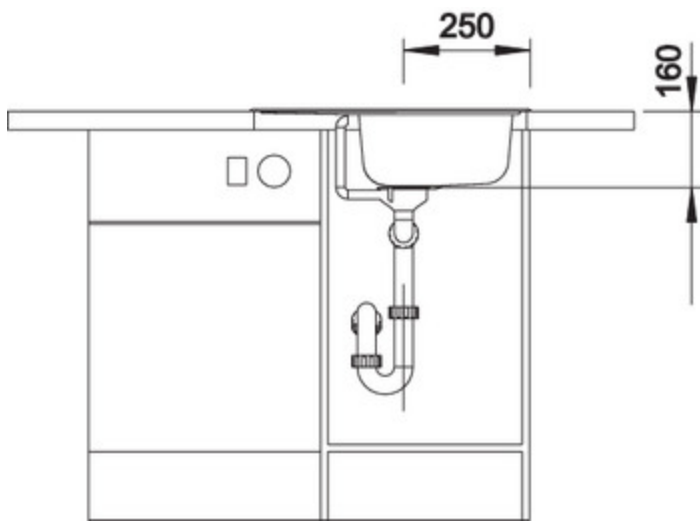

Front View

Scope of supply