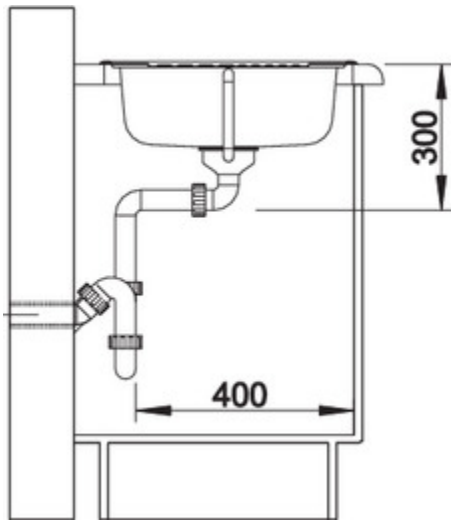

Surfaces

Stainless steel natural finish

reversible

Item No. 516524

Details

Top View

Side View

Front View

Scope of supply

waste kit with space-saving pipe, 3 1/2" basket strainer, seal

Design tips

Width of base unit : 45 cm

Bowl depth: 160 mm

Taps

BLANCO ANTAS

chrome
515337