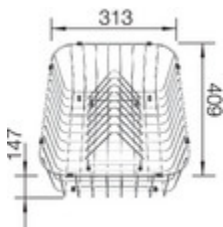

Scope of supply

waste kit with space-saving pipe, 3 1/2" basket strainer, seal

Design tips

Width of base unit : 45 cm

Bowl depth: 160 mm

Taps

BLANCO ANTAS

chrome
515337

BLANCOWEGA-S

chrome
512035

Wastesystems

BLANCO BOTTON Pro 45/2

Manual
517467

optional

Crockery basket and stack
507829

Outlet cover CapFlow™
517666