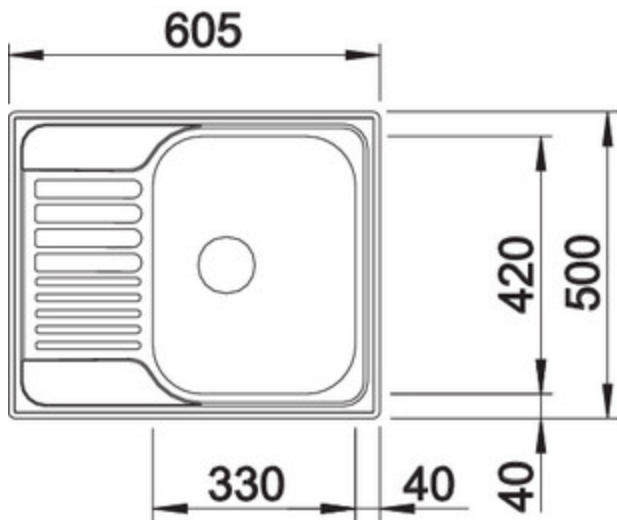

BLANCO TIPO 45 S Mini

Item No. 516524

Pros

A new definition of comfort

- Functional design
- Large bowl sizes
- Specific drainboard pattern
- With 3 1/2" stainless steel basket strainer
- Can be installed reversibly

Surfaces

Stainless steel natural finish

reversible

Item No. 516524

Details

Top View

Side View

Front View

Scope of supply

waste kit with space-saving pipe, 3 1/2" basket strainer, seal

Design tips

Width of base unit : 45 cm

Bowl depth: 160 mm

Taps

BLANCO ANTAS

chrome
515337