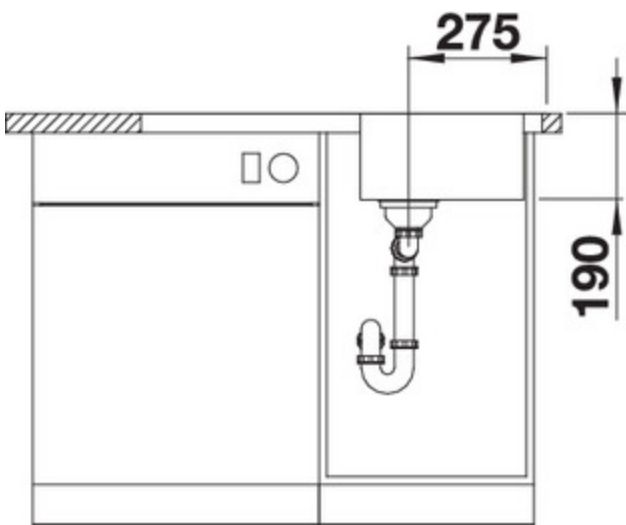

Surfaces

Stainless steel brushed finish

reversible

Item No. 523378

Details

Top View

Side View

Front View

Scope of supply

waste kit with space-saving pipe, 3 1/2" basket strainer with drain remote control (rotary switch), seal

Design tips

Width of base unit : 45 cm

Bowl depth: 190 mm

Taps

BLANCO MILA-S

chrome
519810