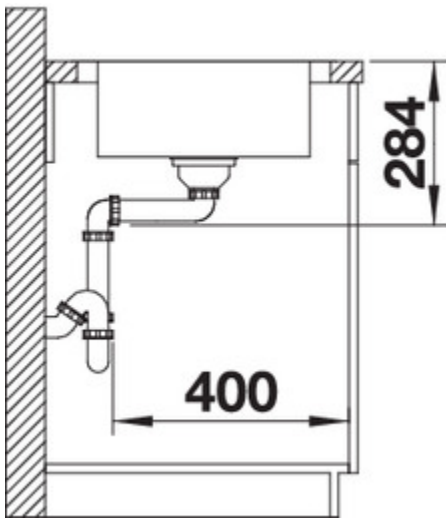

Surfaces

Stainless steel brushed finish

reversible

Item No. 523378

Details

Top View

Side View

Front View

Scope of supply

waste kit with space-saving pipe, 3 1/2" basket strainer with drain remote control (rotary switch), seal

Design tips

Width of base unit : 45 cm

Bowl depth: 190 mm

Taps

BLANCO MILA-S

chrome
519810