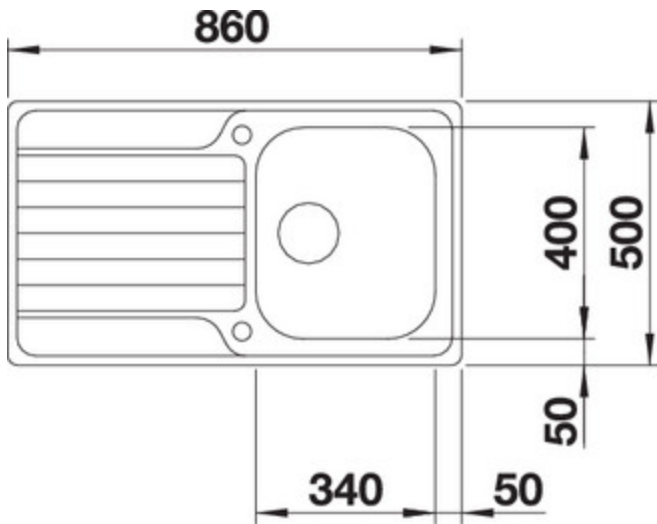

BLANCO DINAS 45 S

Item No. 523378

Pros

Attractive in form and performance

- Harmonious, timeless design
- Roomy bowl
- Spacious draining area
- Can be installed reversibly
- 3 1/2" basket strainer
- With remote control

Surfaces

Stainless steel brushed finish

reversible

Item No. 523378

Details

Top View

Side View

Front View

Scope of supply

waste kit with space-saving pipe, 3 1/2" basket strainer with drain remote control (rotary switch), seal

Design tips

Width of base unit : 45 cm

Bowl depth: 190 mm

Taps

BLANCO MILA-S

chrome
519810