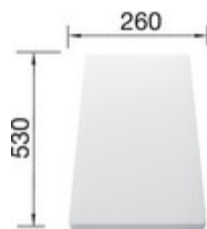

Chopping board
217611