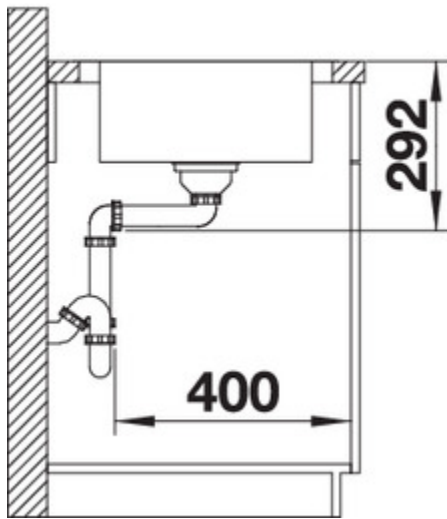

## Details

---

Top View

Side View

Front View

Scope of supply

---

waste kit with space-saving pipe, 3 1/2" basket strainer with drain

## Design tips

---

Width of base unit : 60 cm

Bowl depth: 190 mm