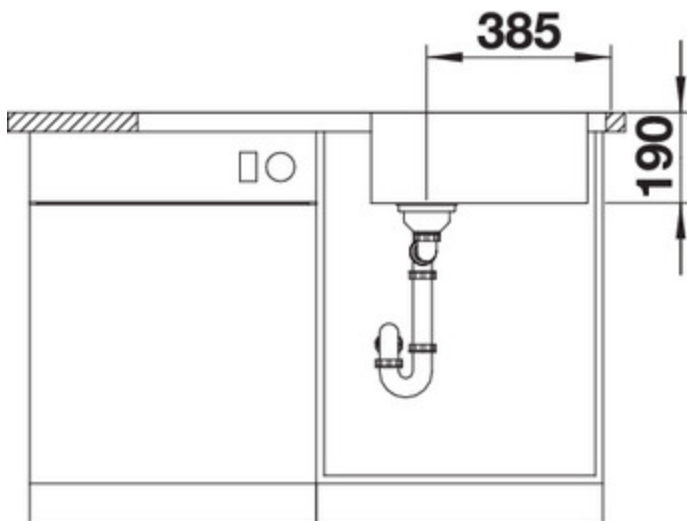

## Details

---

Top View

Side View

Front View

Scope of supply

---

waste kit with space-saving pipe, 3 1/2" basket strainer with drain

## Design tips

---

Width of base unit : 60 cm

Bowl depth: 190 mm