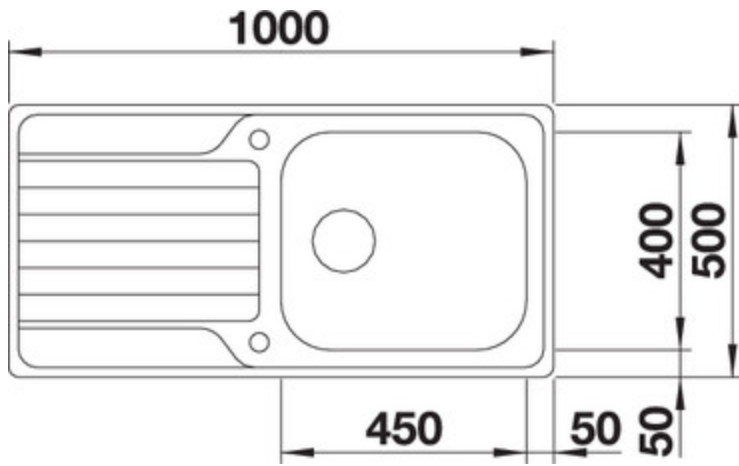

### Attractive in form and performance

- Harmonious, timeless design
- Particularly spacious XL bowl
- Spacious draining area
- Can be installed reversibly
- 3 1/2" basket strainer
- With remote control

## Details

---

Top View

Side View

Front View

Scope of supply

---

waste kit with space-saving pipe, 3 1/2" basket strainer with drain

## Design tips

---

Width of base unit : 60 cm

Bowl depth: 190 mm