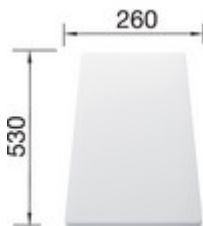

Chopping board
217611