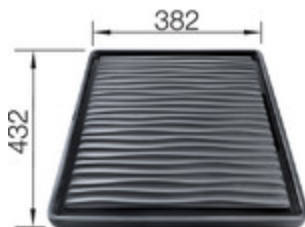

Top View

Scope of supply

Design tips

Width of base unit : 90 cm

Bowl depth: 150 mm / 150 mm

Please order 1 1/2" dual waste kit separately.

Bowl dimensions: 370 x 340 x 150 mm

Cut-out dimensions: 842 x 417 mm

optional

1 1/2" dual waste and overflow fitting to be ordered separately
137034

Chopping board
225685

Crockery basket
514238

Drainer
black
230734