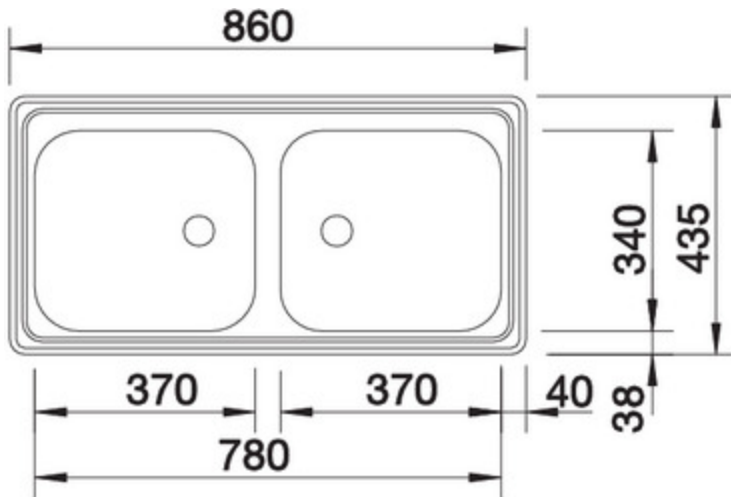

BLANCO TOP EZ 8 x 4

Item No. 500372

Pros

Surfaces

Stainless steel natural finish

reversible

Item No. 500372

Details

Top View

Scope of supply

Design tips

Width of base unit : 90 cm

Bowl depth: 150 mm / 150 mm

Please order 1 1/2" dual waste kit separately.

Bowl dimensions: 370 x 340 x 150 mm

Cut-out dimensions: 842 x 417 mm

optional

1 1/2" dual waste and overflow fitting to be ordered separately
137034

Chopping board
225685

Crockery basket
514238

Drainer
black
230734