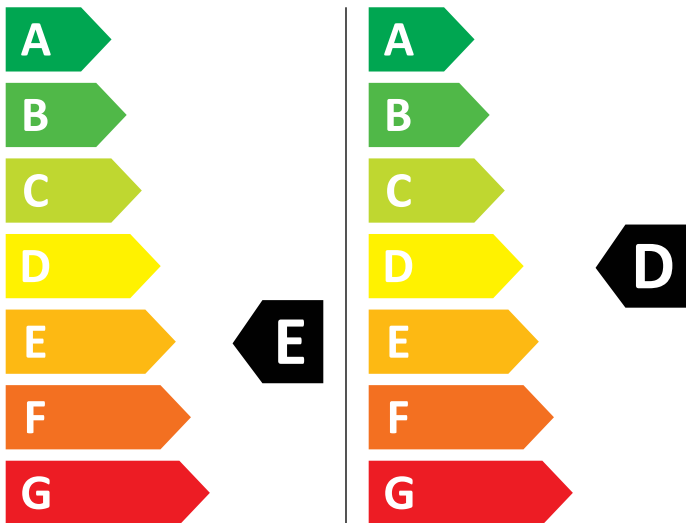

# ENERG

AEG

L7WEI7680 914606407

💧 266 kWh/100

💧 73 kWh/100

4,0 kg

8,0 kg

60 L